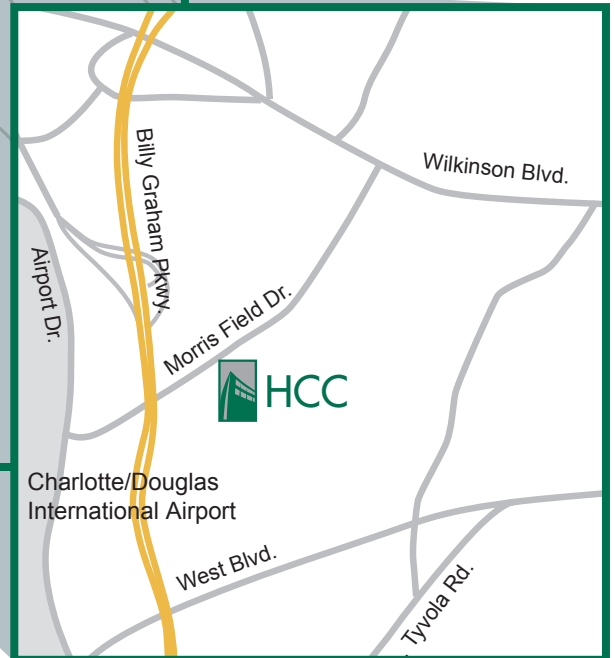

## Directions

Interstate 85 to exit 33, Billy Graham Parkway, turn toward Charlotte Douglas International Airport, go 1.6 miles, left on Morris Field Drive, right on CPCC Harris Campus Drive

Interstate 77 to exit 6B, Woodlawn Road becomes Billy Graham Parkway 3.5 miles, right on Morris Field Drive, right on CPCC Harris Campus Drive

From Uptown Charlotte, US-74 West (Wilkinson Blvd.), 2.6 miles, left on Morris Field Drive, 0.9 miles left on CPCC Harris Campus Drive

## Centrally Located

Located on Central Piedmont Community College's Harris Campus, the Harris Conference Center is minutes from Charlotte-Douglas airport. Harris Conference Center is a short ride to uptown Charlotte, South Park, and the city's finest amenities and attractions.