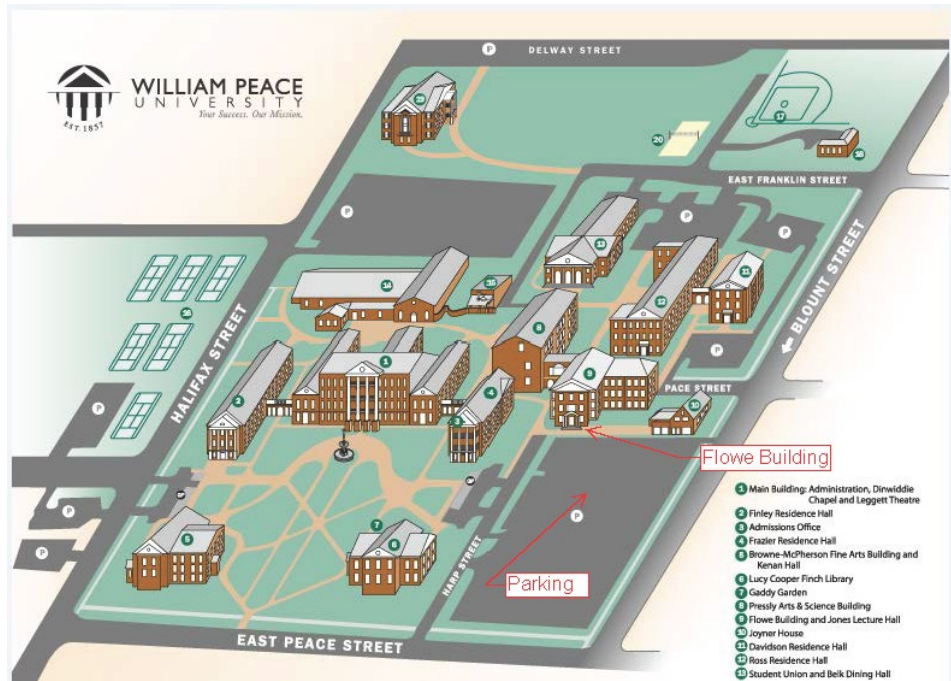

Parking Options

- [Wilmington Station Deck](#) at [117 South Wilmington Street](#) (entrance on the right just past Gravy)
- [Alexander Square Deck](#) at [120 South Wilmington Street](#) (entrance on the left mid-way down the block)
- Leave your car in the [Green Square Parking Deck](#) after the reflections session and walk to and from Jiddi (8-10 minutes).

*Continental breakfast starts at 8:30 am. Meeting starts promptly at 9:00 am.

Parking: Park in front of the Flowe Building. LNC signs will mark the parking lot entrances and the meeting location. See map below.

Parking Options

- Cars may be left at Peace until after the graduation and awards ceremony and reception. It's about a 15-minute walk between Peace and the Capitol. The NC Museum of History and the Jiddi Space (reception venue) are each a short walk on either side of the Capitol.
- Outdoor parking is available in a pay lot near the History Museum and the Capitol, with access from Edenton Street (between Blount and Wilmington) and Jones Street (between Blount and Wilmington).
- If these lots are full, nearby public parking decks are the [Wilmington Station Deck](#) at [117 South Wilmington Street](#) (entrance on the right just past Gravy) or the [Alexander Square Deck](#) at [120 South Wilmington Street](#) (entrance on the left mid-way down the block). Wilmington Street is one-way heading north, so you will have to navigate past the Capitol on a side street and return up Wilmington to access those decks.

Parking Options

- [Wilmington Station Deck](#) at [117 South Wilmington Street](#) (entrance on the right just past Gravy)
- [Alexander Square Deck](#) at [120 South Wilmington Street](#) (entrance on the left mid-way down the block)