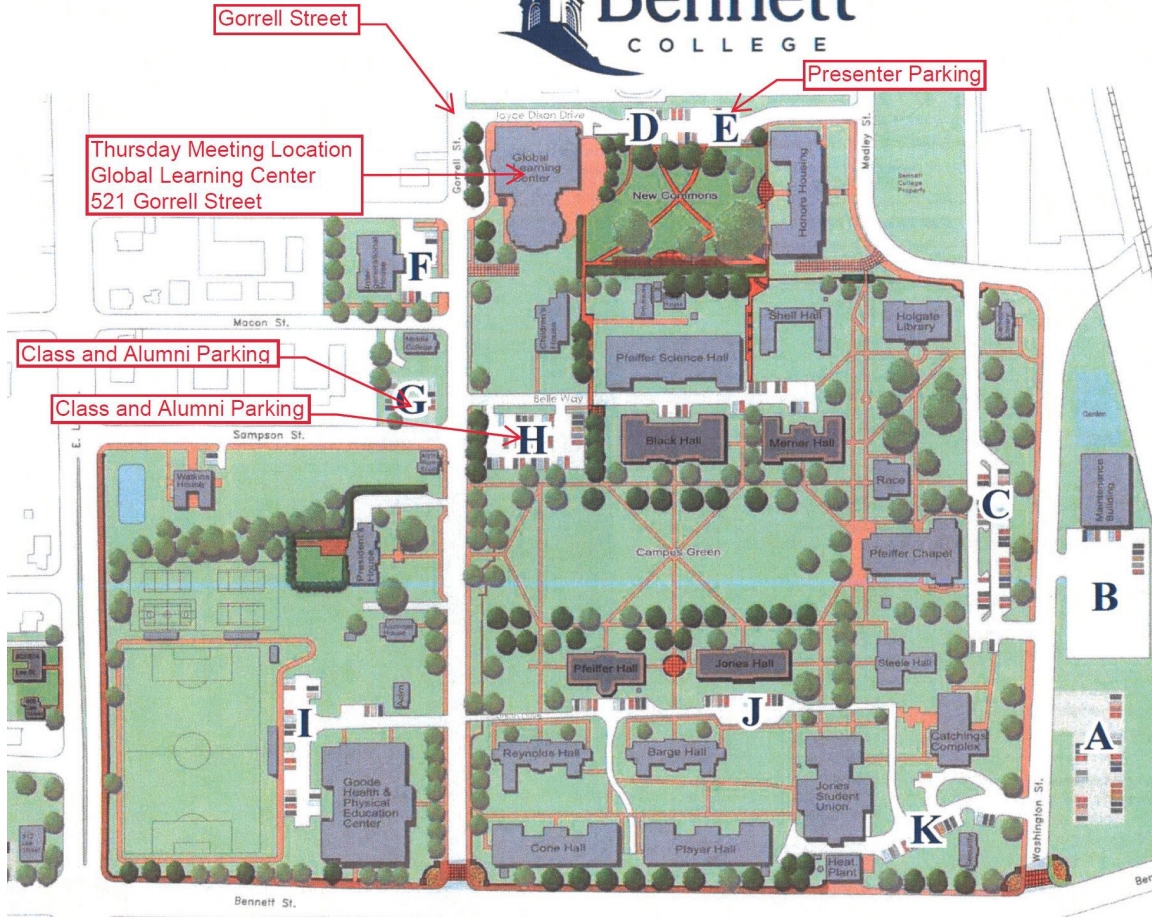

Hotel Parking

Parking (complimentary for hotel guests) is available in the garage opposite the Marriott entrance. Guests may leave cars in the breezeway during check-in and return to park them once they have received their parking vouchers from the front desk. The parking deck is accessible both from the one-way breezeway and from the opposite side on East Lindsay Street.

The Cadillac Service Garage is about ½ mile from the Marriott. Feel free to plug the address into your GPS and stretch your legs with a brisk walk on the way to dinner and back again.

Cadillac Service Garage Parking

Bennett College Global Learning Center—Thursday Meeting Location

521 Gorrell Street

Greensboro, NC

[Bennett College Global Learning Center Google Maps Link](#)

Class and Alumni Parking

Lots G & H as indicated on the map below.

Presenter Parking

Lot E as indicated on the map below.

- Parking Lots**
- A. Northwoods Lot**
Student and Visitor Parking
 - B. Maintenance Lot**
General Parking
 - C. Chapel Lot**
Faculty/Staff Parking Only
 - D. GLC Lot**
Faculty/Staff Parking Only
 - E. Honors Lot**
Student Parking
 - F. MDIC Lot**
Staff and Visitor Parking
 - G. Early/Middle College Lot**
General Parking
 - H. Belle Way Lot**
General Parking
 - I. Goode Gymnasium Lot**
General Parking
 - J. Union Drive Lot**
Faculty/Staff Parking Only
 - K. Campus Safety Lot**
Faculty/Staff Parking Only