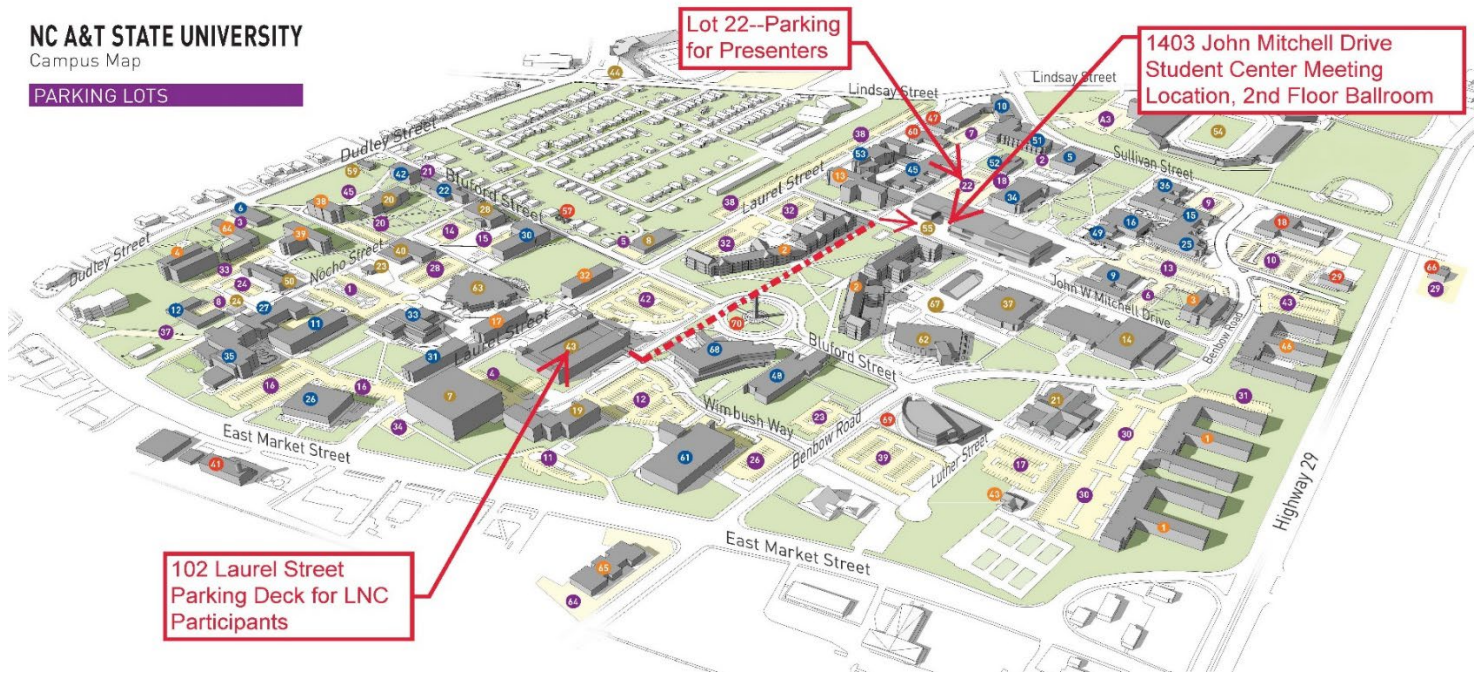

NC A&T STATE UNIVERSITY

Campus Map

PARKING LOTS

Cadillac Service Garage—Wednesday Class Dinner

304 East Market Street

Greensboro, NC

[Cadillac Service Garage Google Maps Link](#)

Cadillac Service Garage Walking

The Cadillac Service Garage is about ½ mile from the Marriott. Feel free to plug the address into your GPS and stretch your legs with a brisk walk on the way to dinner and back again.

Cadillac Service Garage Parking

Street parking (free after 6 pm) is available along Market Street leading up to and past the Cadillac Service Garage and in the surrounding blocks. The lot just past the Cadillac Service Garage on Market Street is also available for our use. But even with lots of parking, why not carpool with your friends?

Bennett College Global Learning Center—Thursday Meeting Location

521 Gorrell Street

Greensboro, NC

[Bennett College Global Learning Center Google Maps Link](#)

Class and Alumni Parking

Lots G & H as indicated on the map below.

Presenter Parking

Lot E as indicated on the map below.