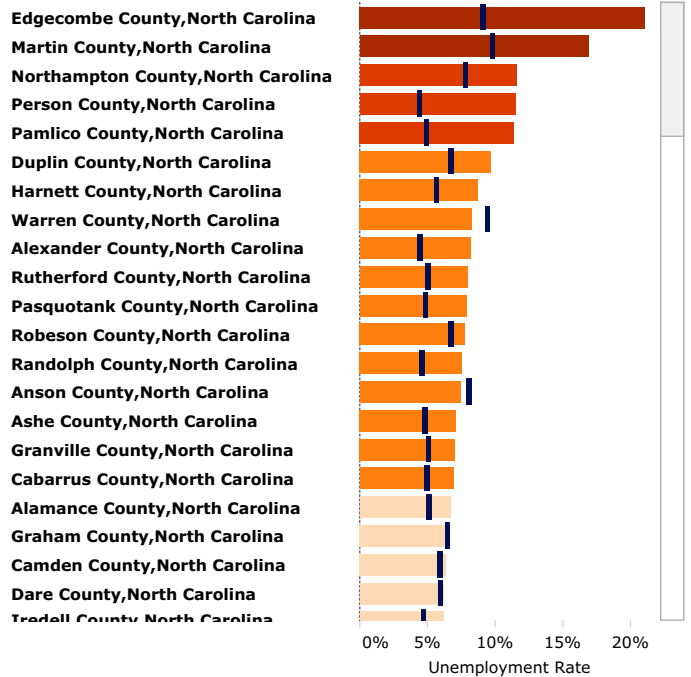

How does veteran unemployment rate vary across counties and ages?

SELECT COUNTY SIZE
All

SELECT STATE(S)
North Carolina

SELECT DRILL DOWN OPTIONS

SELECT COUNTIES
All

SELECT AGE RANGE(S)
All

How does veteran unemployment compare to non-veteran unemployment across counties and ages?

SELECT UNEMPLOYMENT RATE
All values

SORT UNEMPLOYMENT RATE BY
Descending Veteran Unemployment

County Name	State Name	Total Population	Unemployed Veterans	Unemployed Non-Veterans
Mecklenburg County	North Carolina	717,456	830	25,923
Wake County	North Carolina	715,698	744	23,442
Guilford County	North Carolina	334,701	301	14,009