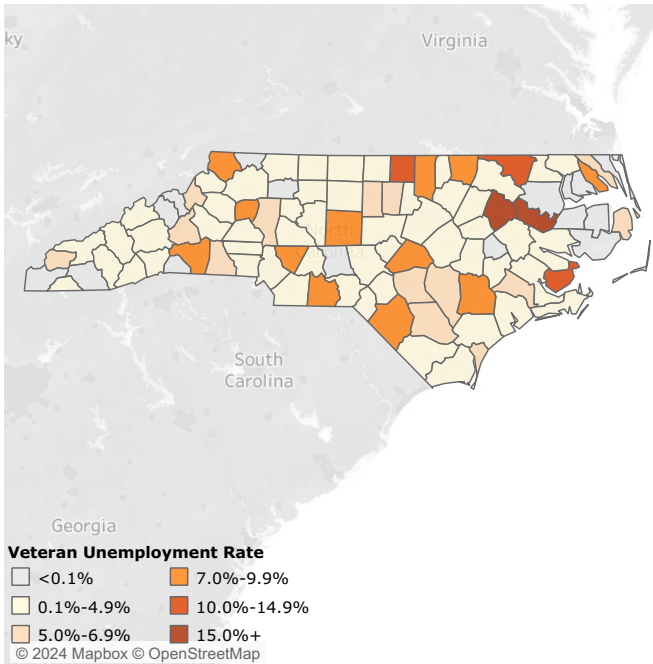

How does veteran unemployment rate vary across counties and ages?

SELECT COUNTY SIZE
All

SELECT STATE(S)
North Carolina

SELECT DRILL DOWN OPTIONS

SELECT COUNTIES
All

SELECT AGE RANGE(S)
All

How does veteran unemployment compare to non-veteran unemployment across counties and ages?

SELECT UNEMPLOYMENT RATE
All values

SORT UNEMPLOYMENT RATE BY
Descending Veteran Unemployment

County Name	State Name	Total Population	Unemployed Veterans	Unemployed Non-Veterans
Mecklenburg County	North Carolina	717,456	830	25,923
Wake County	North Carolina	715,698	744	23,442
Guilford County	North Carolina	334,701	301	14,009