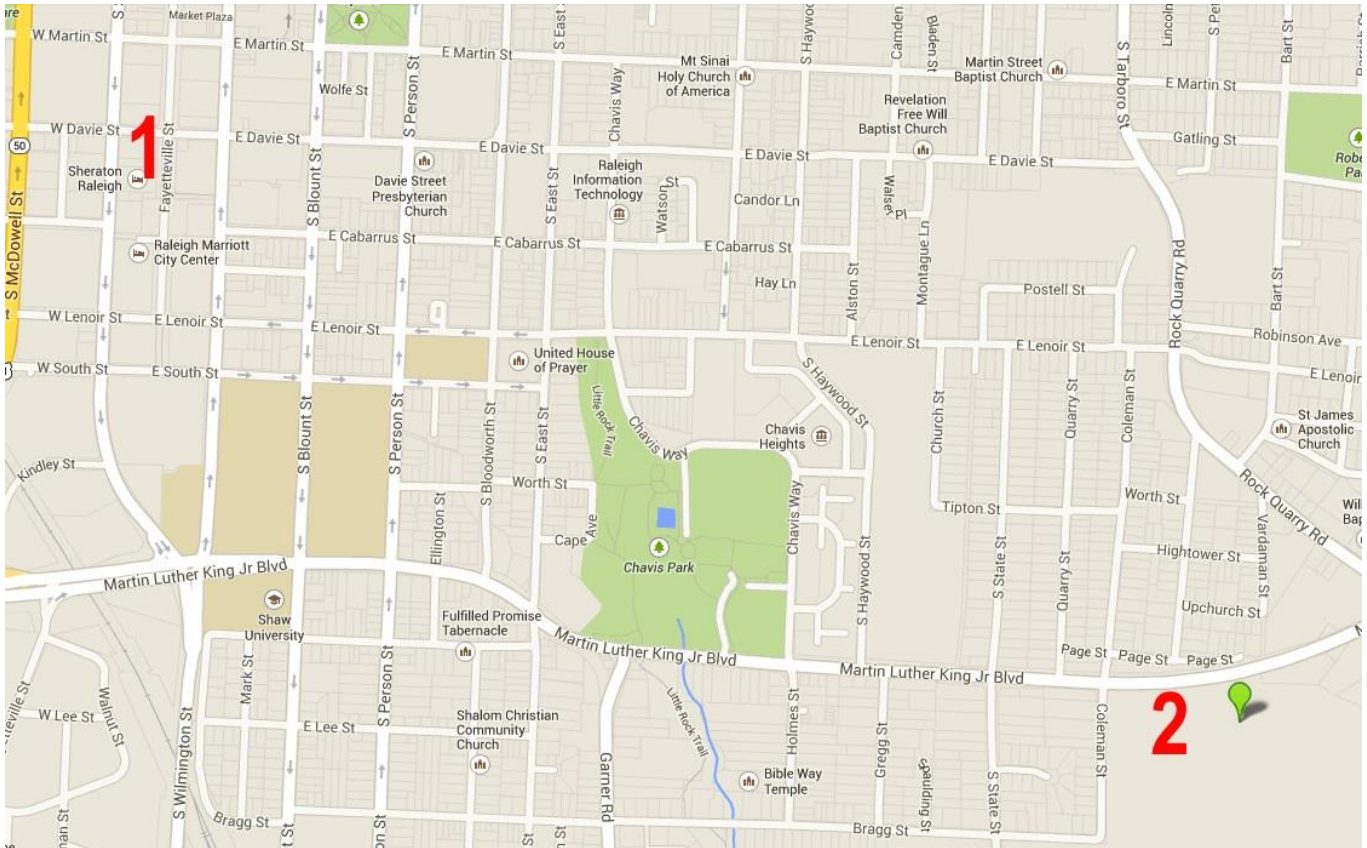

LNC Class XXVII Government Session November 5-7, 2019 Directions and Maps

Sheraton and NC Correctional Institution for Women

1

Sheraton Raleigh
421 South Salisbury Street
<http://bit.ly/RaleighSheraton>

2

North Carolina Correctional Institution for Women
1034 Bragg Street
<http://bit.ly/NCCIWRaleigh>

Sheraton Raleigh—Base Hotel

Sheraton Raleigh
421 South Salisbury Street
Raleigh, NC 27601
(919) 834-9900
<http://bit.ly/RaleighSheraton>

Parking

415 Gale Street

Raleigh, NC

<http://bit.ly/RaleighSheratonParking>

The Sheraton parking deck entrance is around the block from the South Salisbury Street entrance to the Sheraton. Parking is \$18 per day.

1. From the South Salisbury Street entrance, drive half a block down South Salisbury Street and turn right onto West Cabarrus Street (there is no left-turn option).
2. Take the first right onto Gale Street.
3. The entrance to the Sheraton deck is the second one on the right, with a vertical blue sign with PARK in white letters. There are several other public parking decks in the area with similar rates.