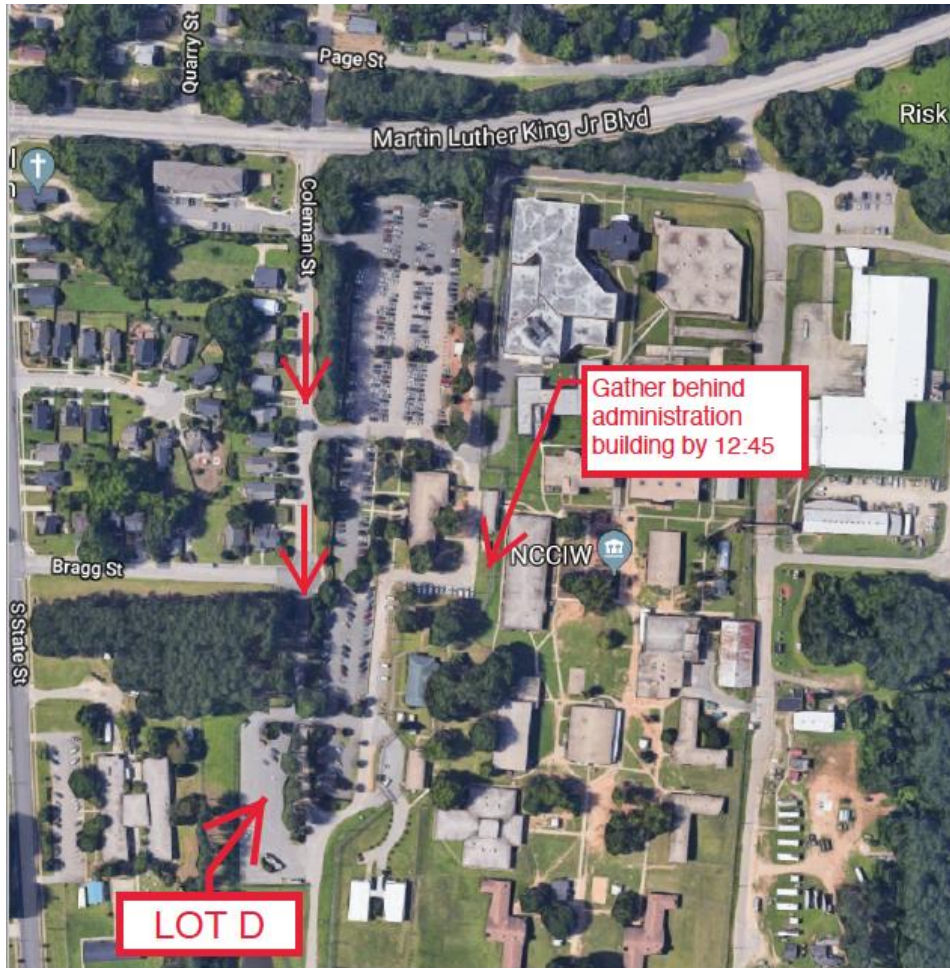

Parking

415 Gale Street

Raleigh, NC

<http://bit.ly/RaleighSheratonParking>

The Sheraton parking deck entrance is around the block from the South Salisbury Street entrance to the Sheraton. Parking is \$18 per day.

1. From the South Salisbury Street entrance, drive half a block down South Salisbury Street and turn right onto West Cabarrus Street (there is no left-turn option).
2. Take the first right onto Gale Street.
3. The entrance to the Sheraton deck is the second one on the right, with a vertical blue sign with PARK in white letters. There are several other public parking decks in the area with similar rates.

N.C. Correctional Institution for Women—Tuesday 1:00* – 4:00 pm Optional Activity

*Arrive by 12:45 pm to check in and go through security.

NCCIW

1034 Bragg Street

Raleigh, NC 27610

(919) 733-4340

<http://bit.ly/NCCIWRaleigh>

Advance RSVP and photo ID required. Leave everything but ID and car keys in your vehicle. All attendees will be subject to a pat and frisk per NCCIW security protocol.

Parking

Park in any non-reserved spot in Lot D. If lot D is full, park in any non-reserved spot in the prison complex's parking areas.